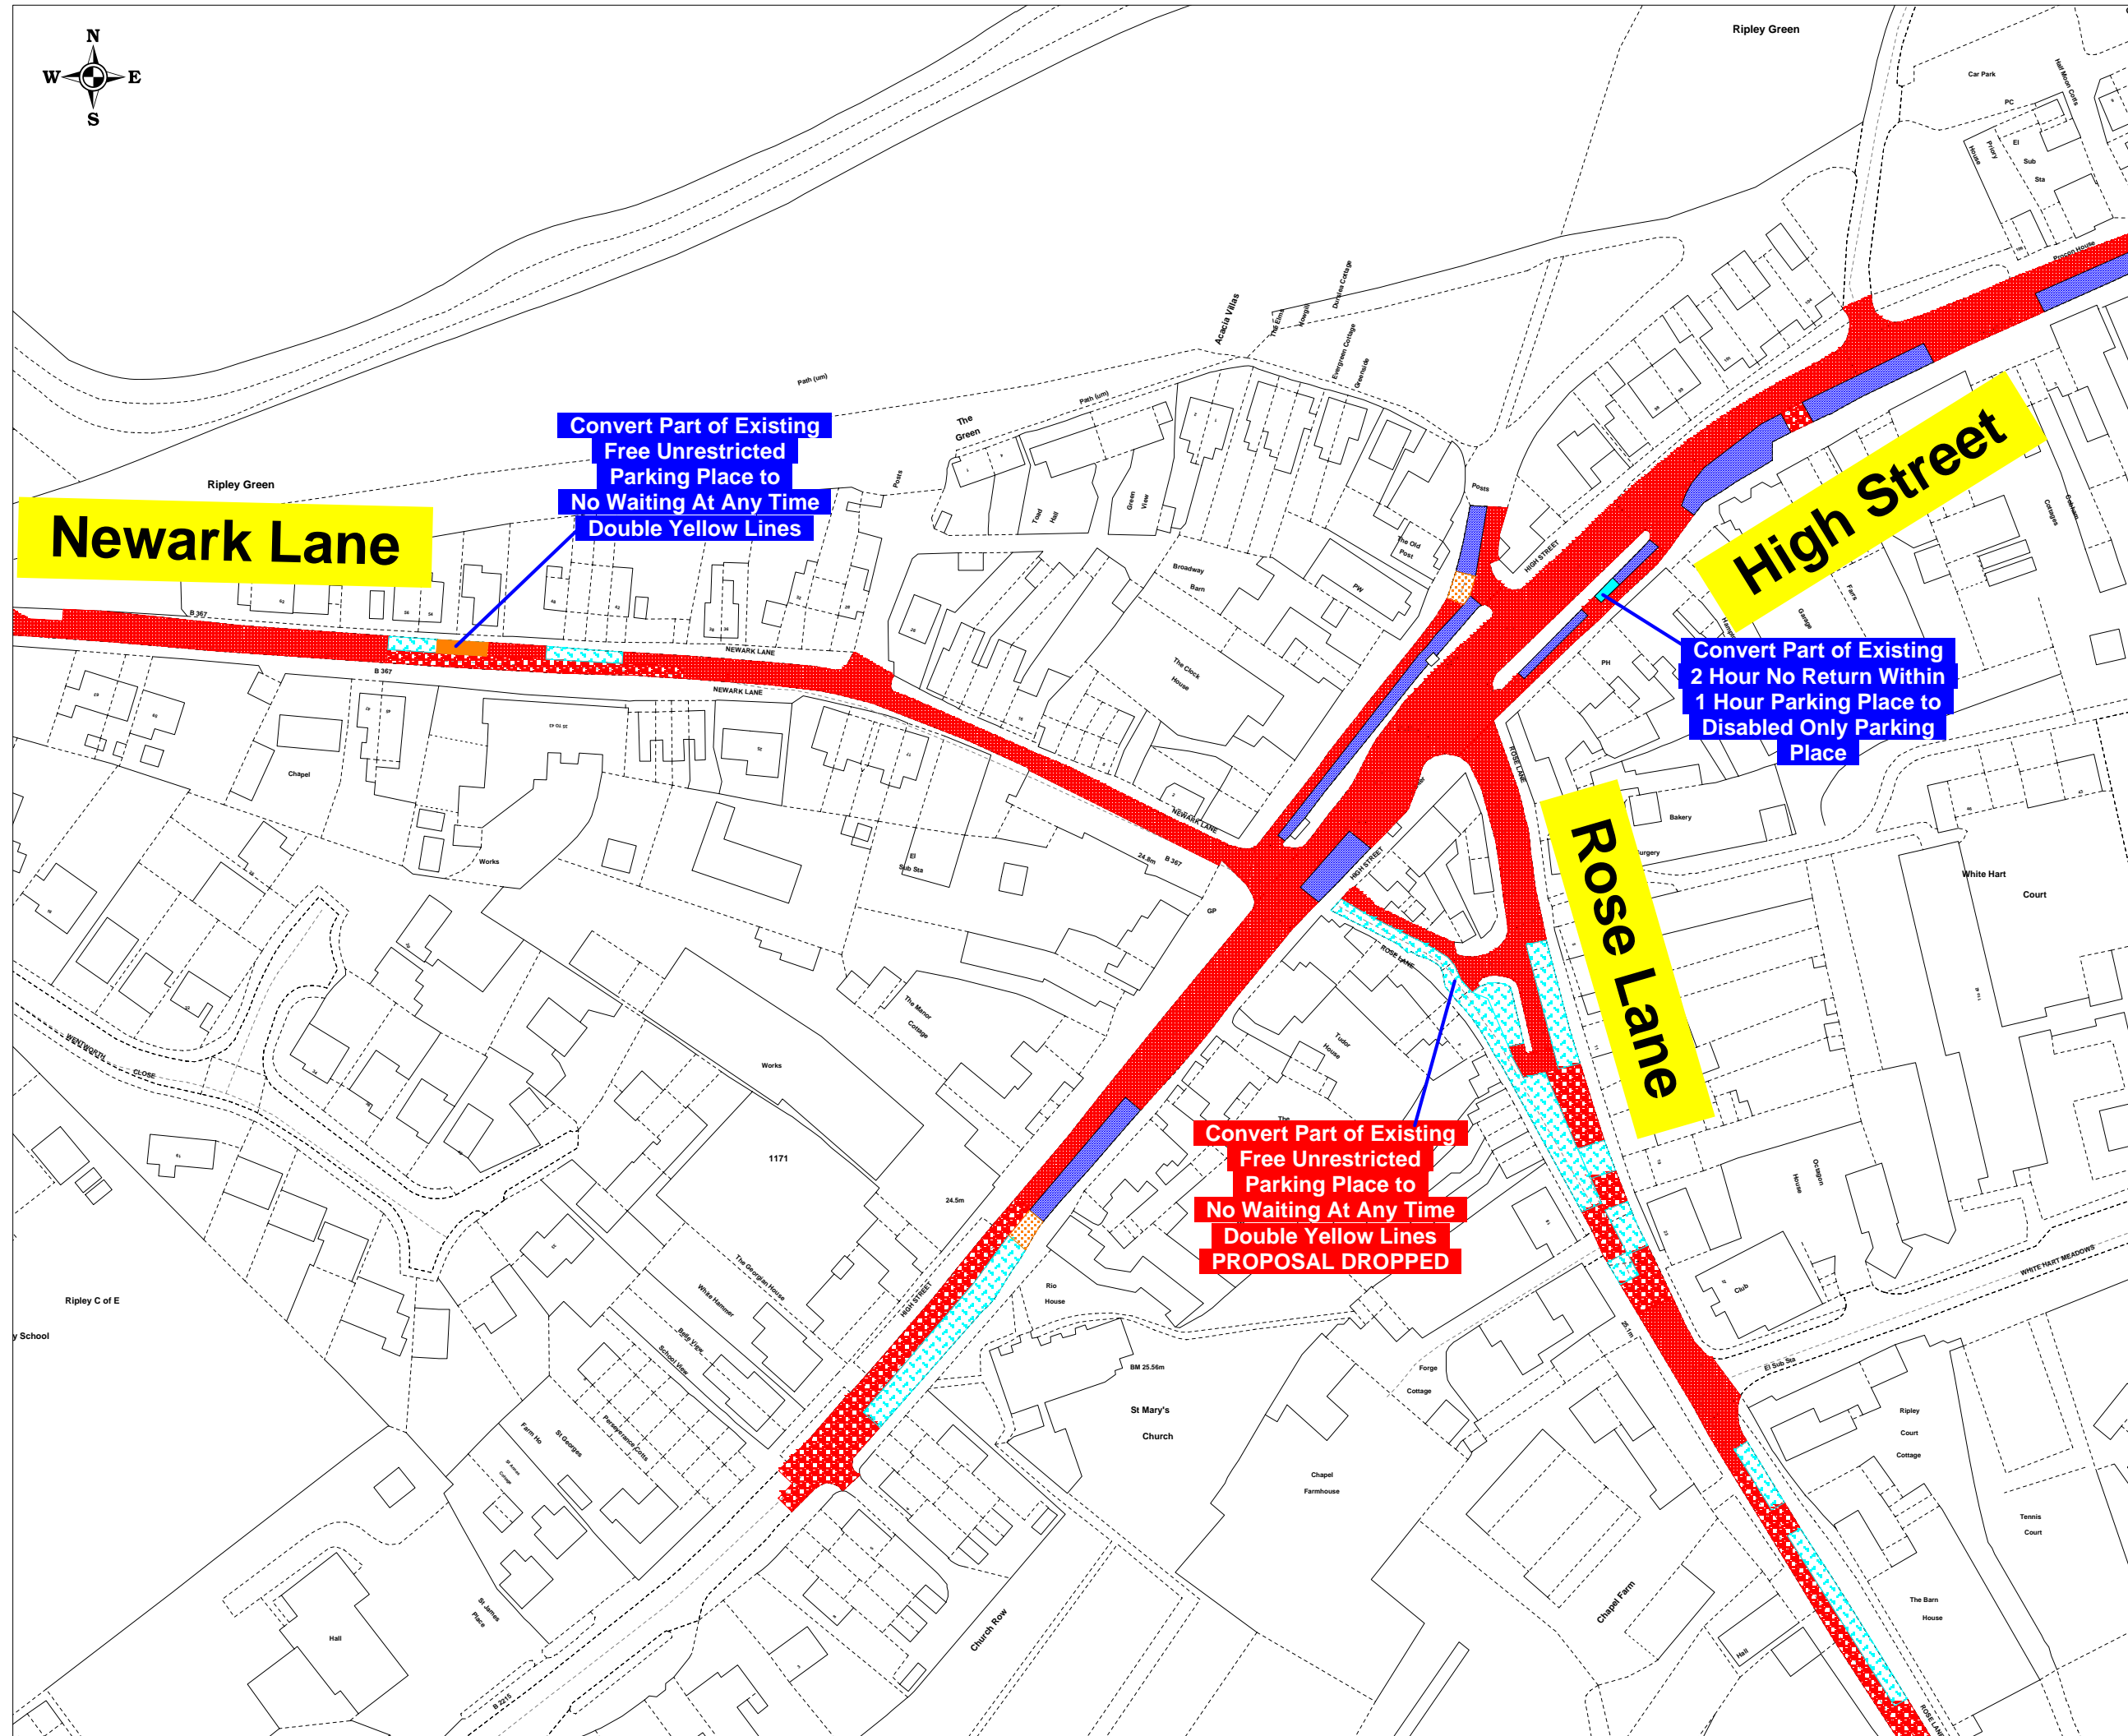

SCALE 1 : 1250 at A3

DATE 02/03/2012

DRAWING No. GBC/APH/RipleyVariousRevAMAE

DRAWN BY ANDREW HARKIN

Convert Part of Existing Free Unrestricted Parking Place to No Waiting At Any Time Double Yellow Lines

Newark Lane

High Street

Convert Part of Existing 2 Hour No Return Within 1 Hour Parking Place to Disabled Only Parking Place

Rose Lane

Convert Part of Existing Free Unrestricted Parking Place to No Waiting At Any Time Double Yellow Lines PROPOSAL DROPPED